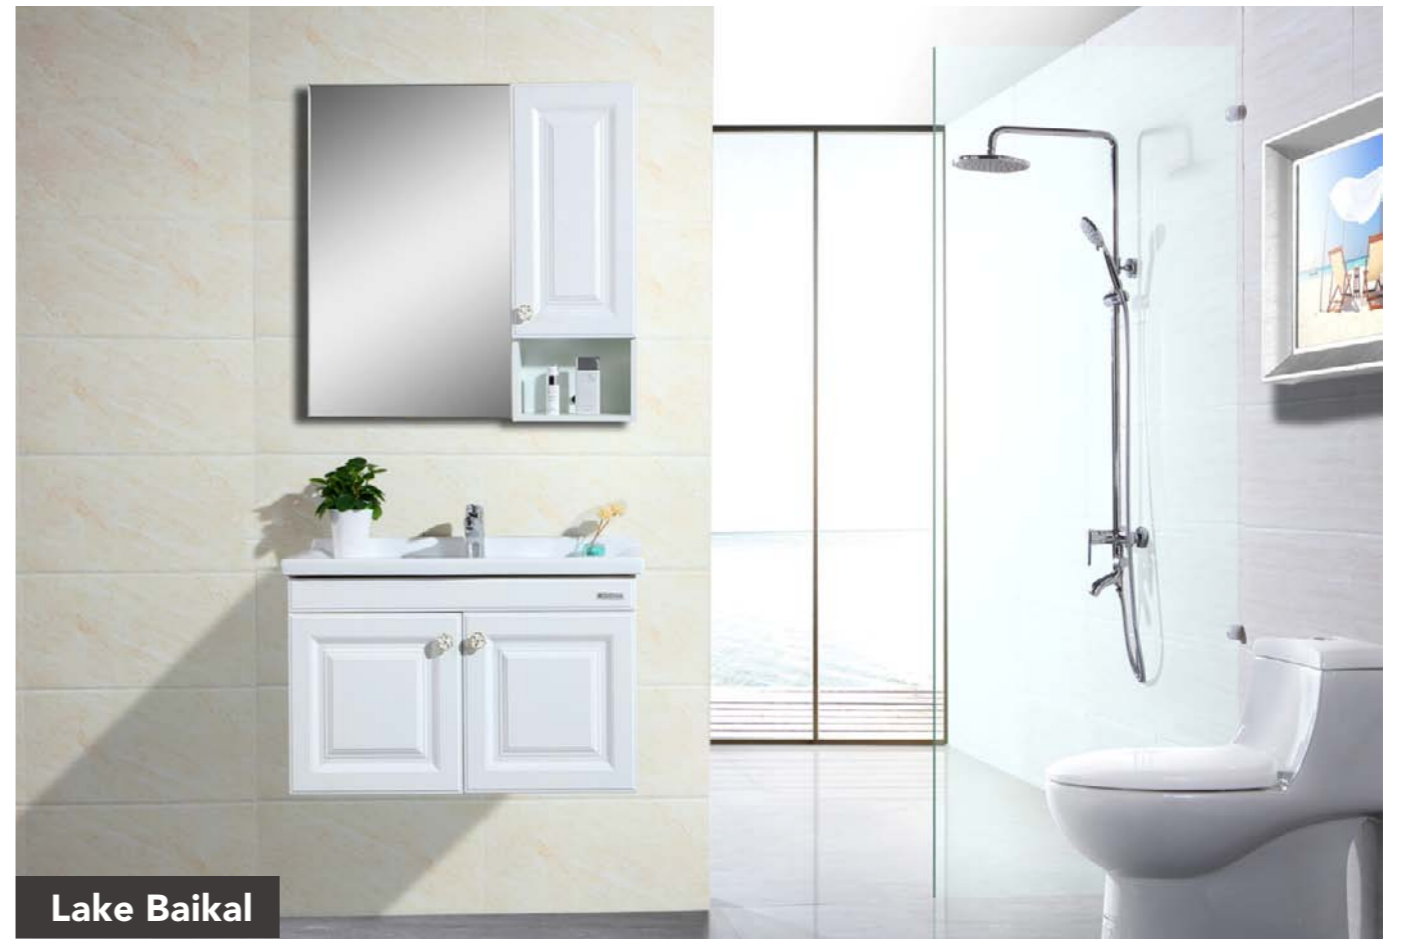

Friesen

Lake Baikal