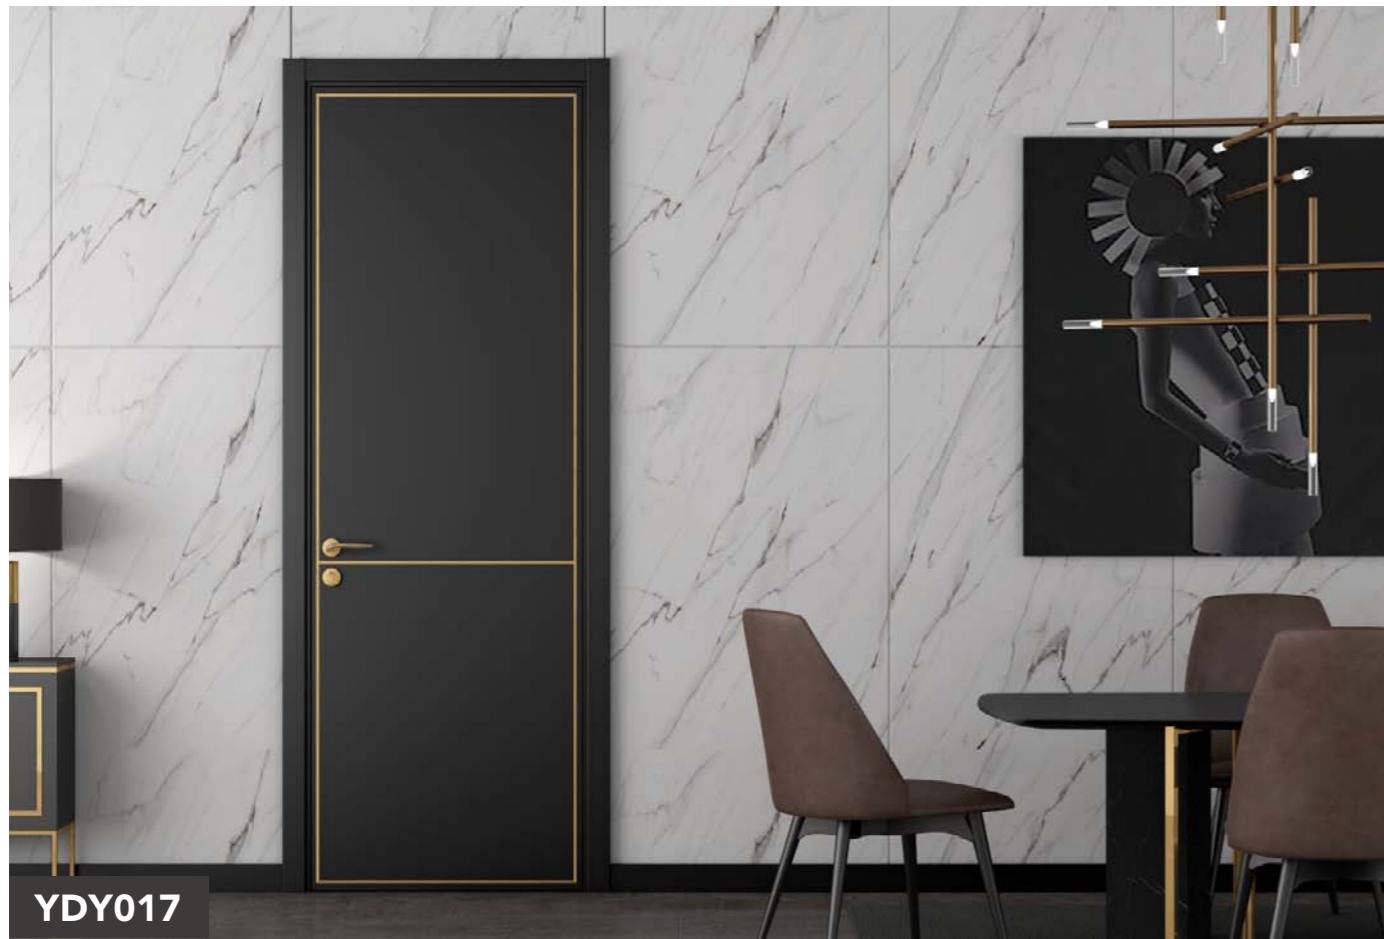

YDY007

YDZ009

YDZ014

YDA104

YDQ004

**ALUMINUM DOORS  
& WINDOWS**

**EFD88(NA18005)**

Suitable for: Villa balconies, high-end high-rise residential balconies, street shops, interior partitions.  
Frame width: 88mm, Main material thickness: 2.0mm.